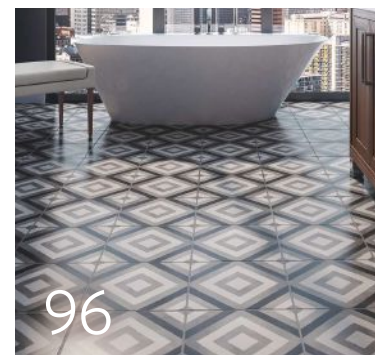

Vanities Showcase
Function & Flair

CONTENTS

VOLUME 36 • NUMBER 8 • AUGUST 2018

42

Photos: Eymeric Widling

80

Photo: Anne Mathers

88

96

42 Kitchen & Bath Design Awards 2018

Richer colors and wood tones, asymmetrical design elements, a mixing of metals and textures, unique ceiling treatments and a move away from the all-white kitchen were trends seen in the winners of *KBDN's* 2018 Kitchen & Bath Design Awards.